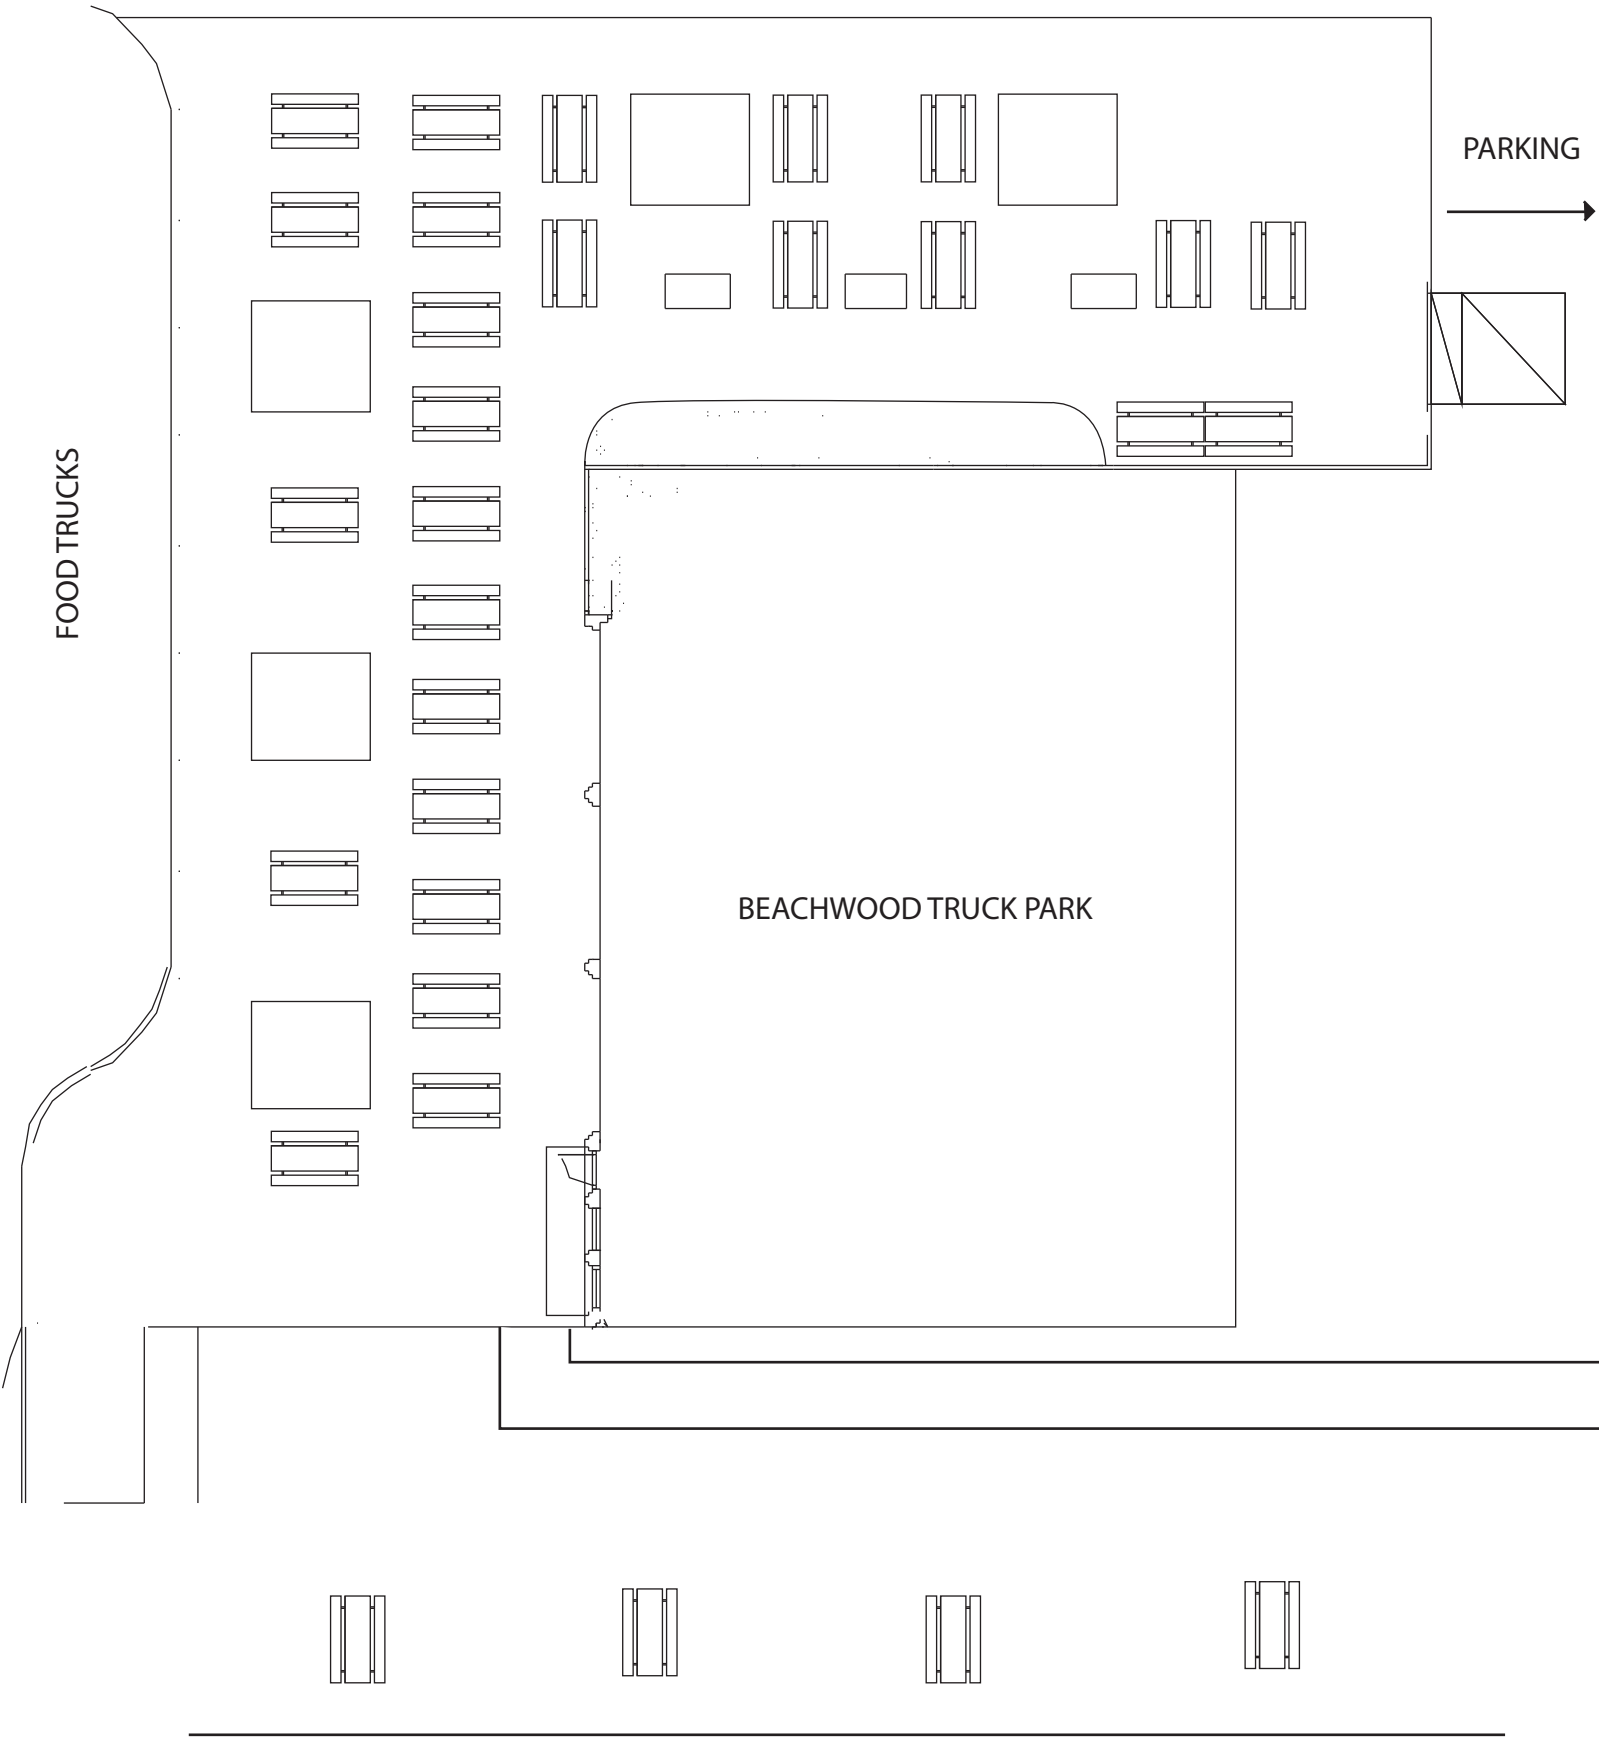

ADDITIONAL PARKING

PARKING

FOOD TRUCKS

BEACHWOOD TRUCK PARK

CHAGRIN BLVD

PATIO- SEATS 340 (NOT INCLUDING STANDING ROOM)

INDOOR UPSTAIRS- SEATS 65 (WITH A LITTLE OVER 100 STANDING ROOM)

# SITE PHOTOS

**INSIDE DOWNSTAIRS**

PATIO

**INSIDE UPSTAIRS**