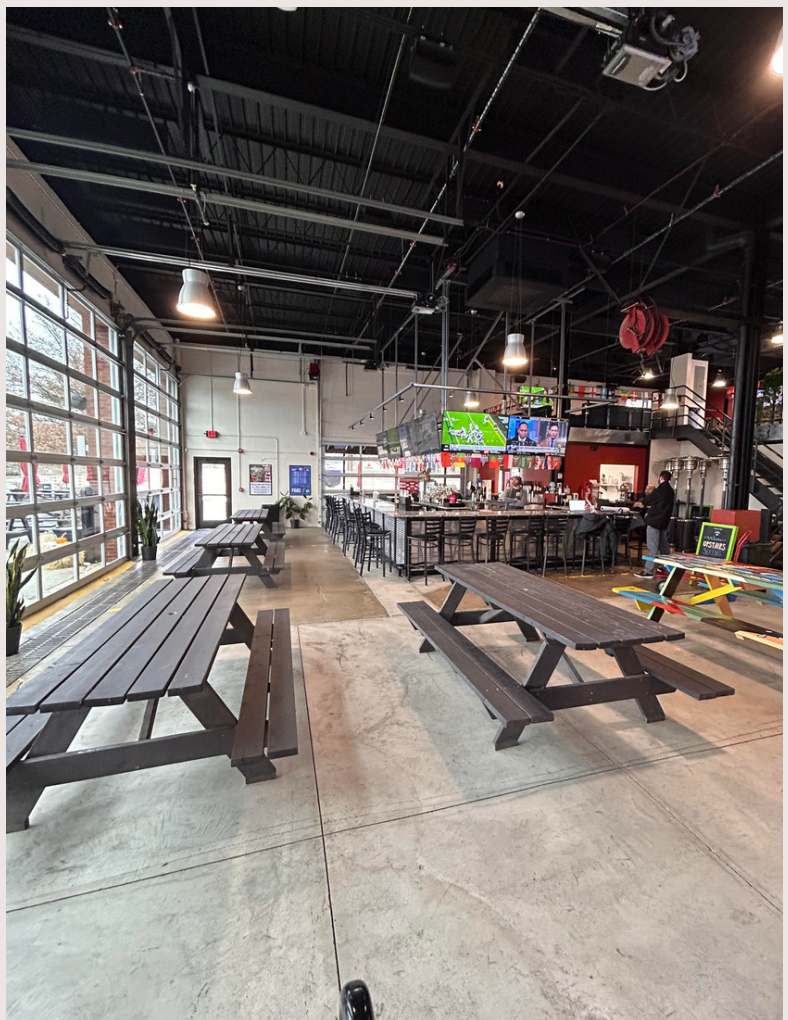

ADDITIONAL PARKING

PARKING

FOOD TRUCKS

BEACHWOOD TRUCK PARK

CHAGRIN BLVD

PATIO- SEATS 340 (NOT INCLUDING STANDING ROOM)

INDOOR UPSTAIRS- SEATS 65 (WITH A LITTLE OVER 100 STANDING ROOM)

# SITE PHOTOS

**INSIDE DOWNSTAIRS**

PATIO

**INSIDE UPSTAIRS**